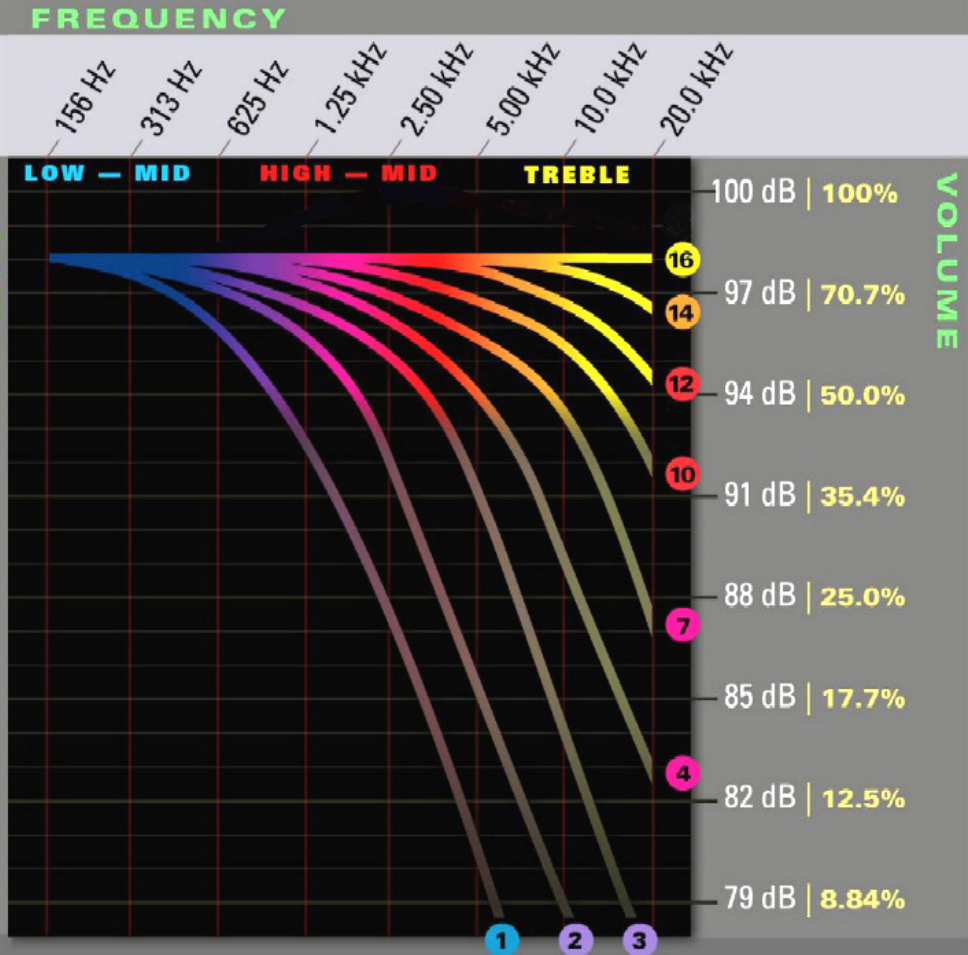

Old Tone Control

©2005 by Stellartone

TONESTYLER EQ Chart

©2005 by Stellartone